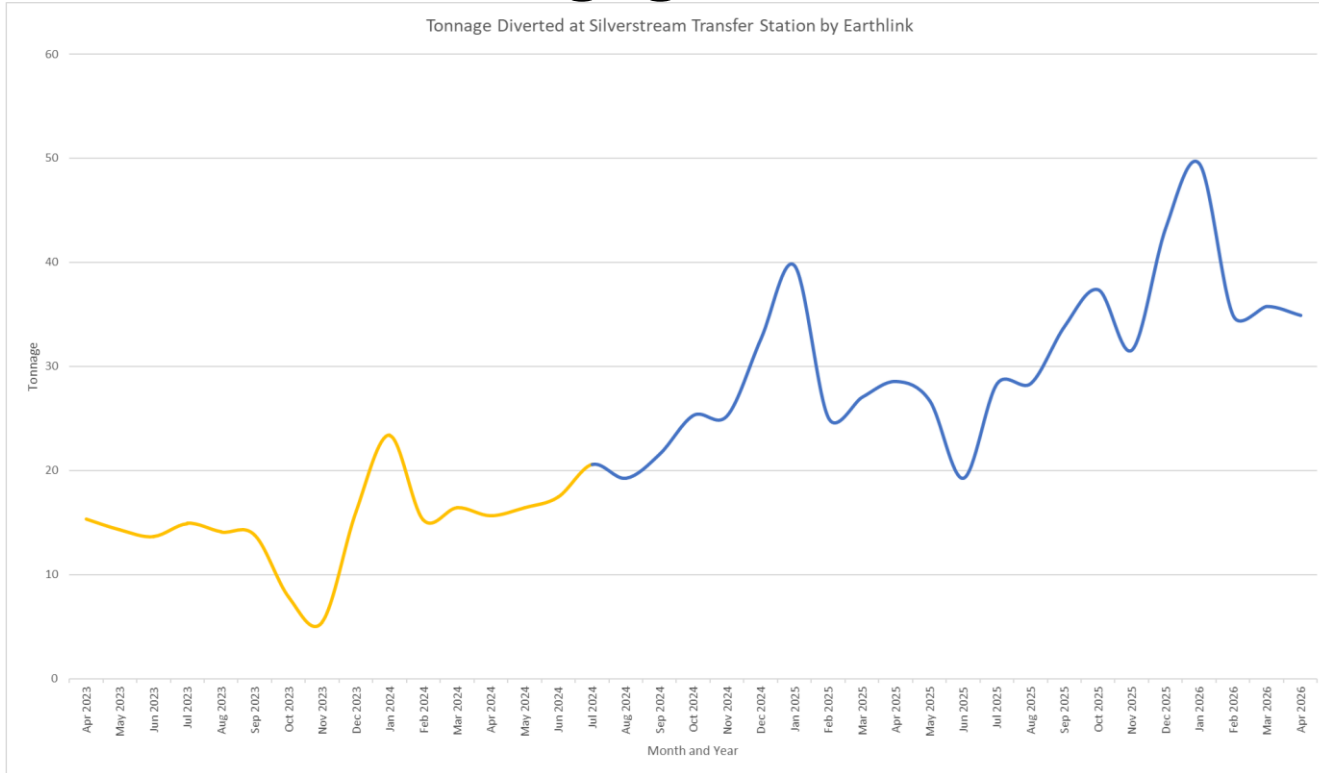

Diversification – active engagement