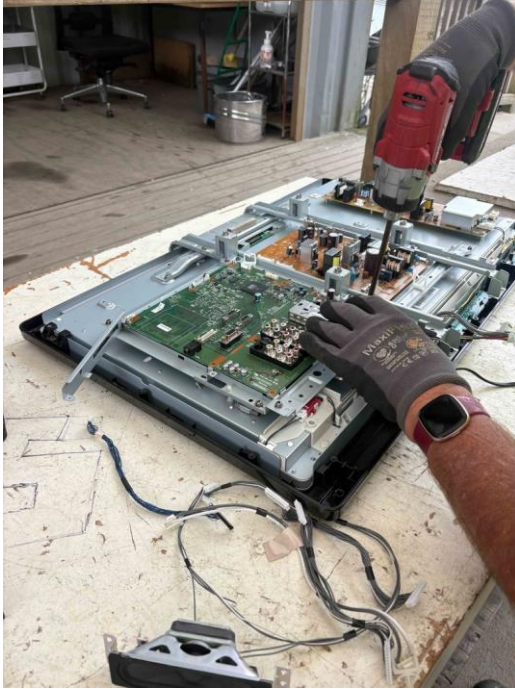

Wider community impact