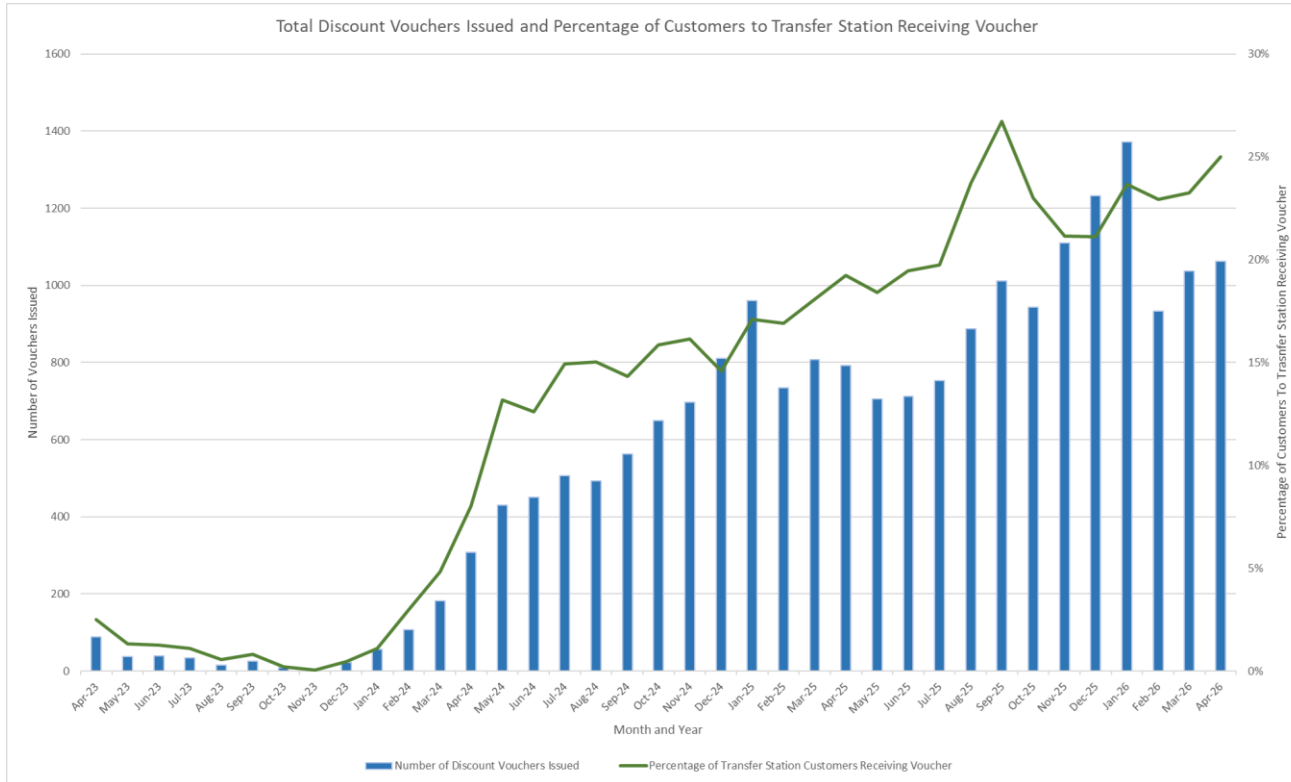

Vouchers issued