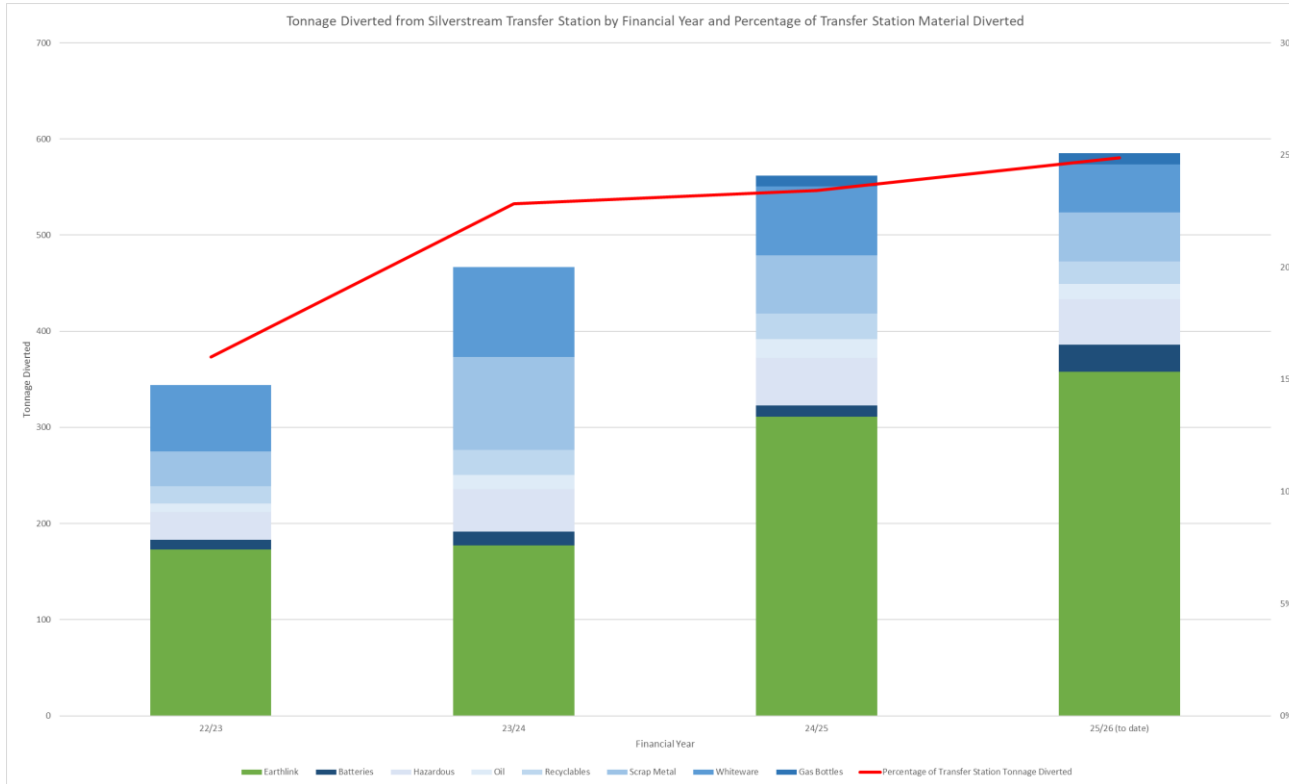

Diversification