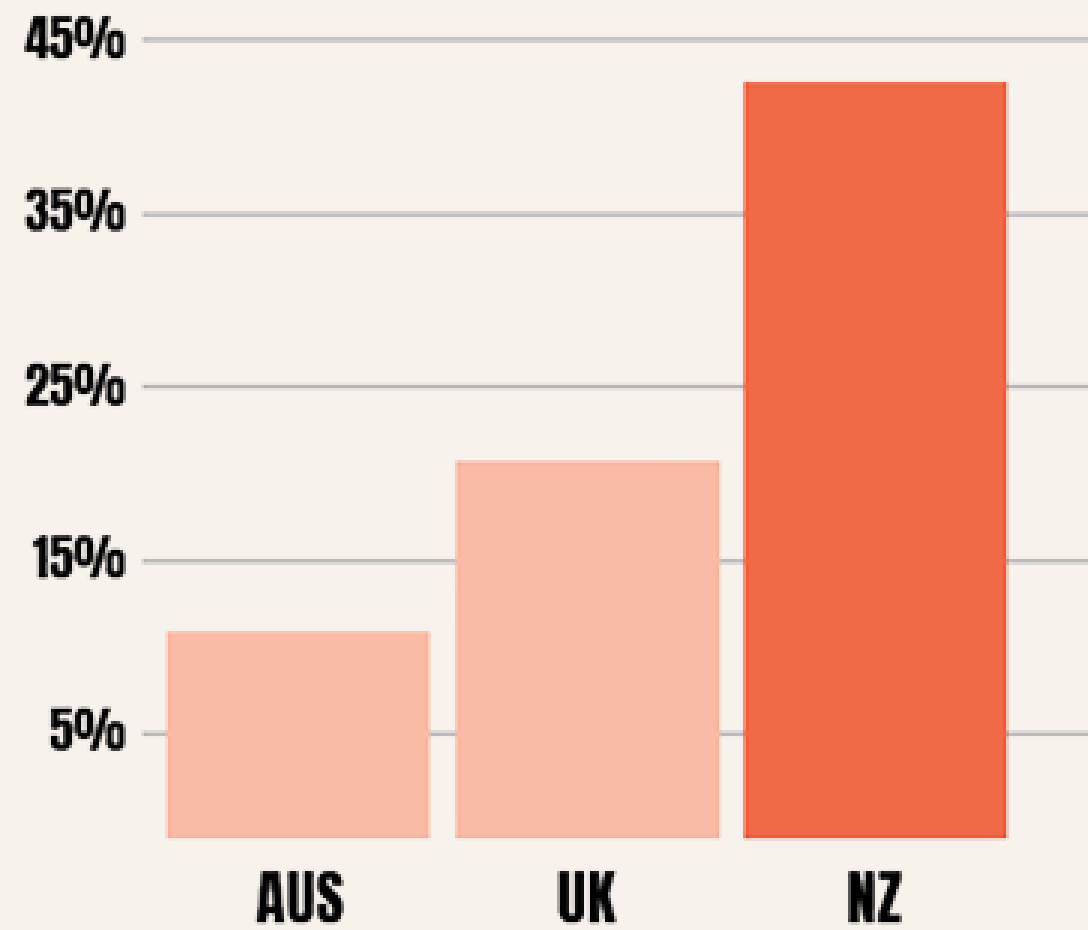

No cap (I'm telling the truth!)
WasteMINZ Conference 2026
20 May 2026

SPILL THE TEA

Summary of rates capping – a layman’s perspective

Potential waste related impacts of rates capping for councils in Aotearoa

Approaches to achieving diversion from landfill within your rates cap

Key takeaways

Rates Increase since 2022

What is rates capping?

What does rates capping mean for councils?

Impact of Rates Capping on Council Services