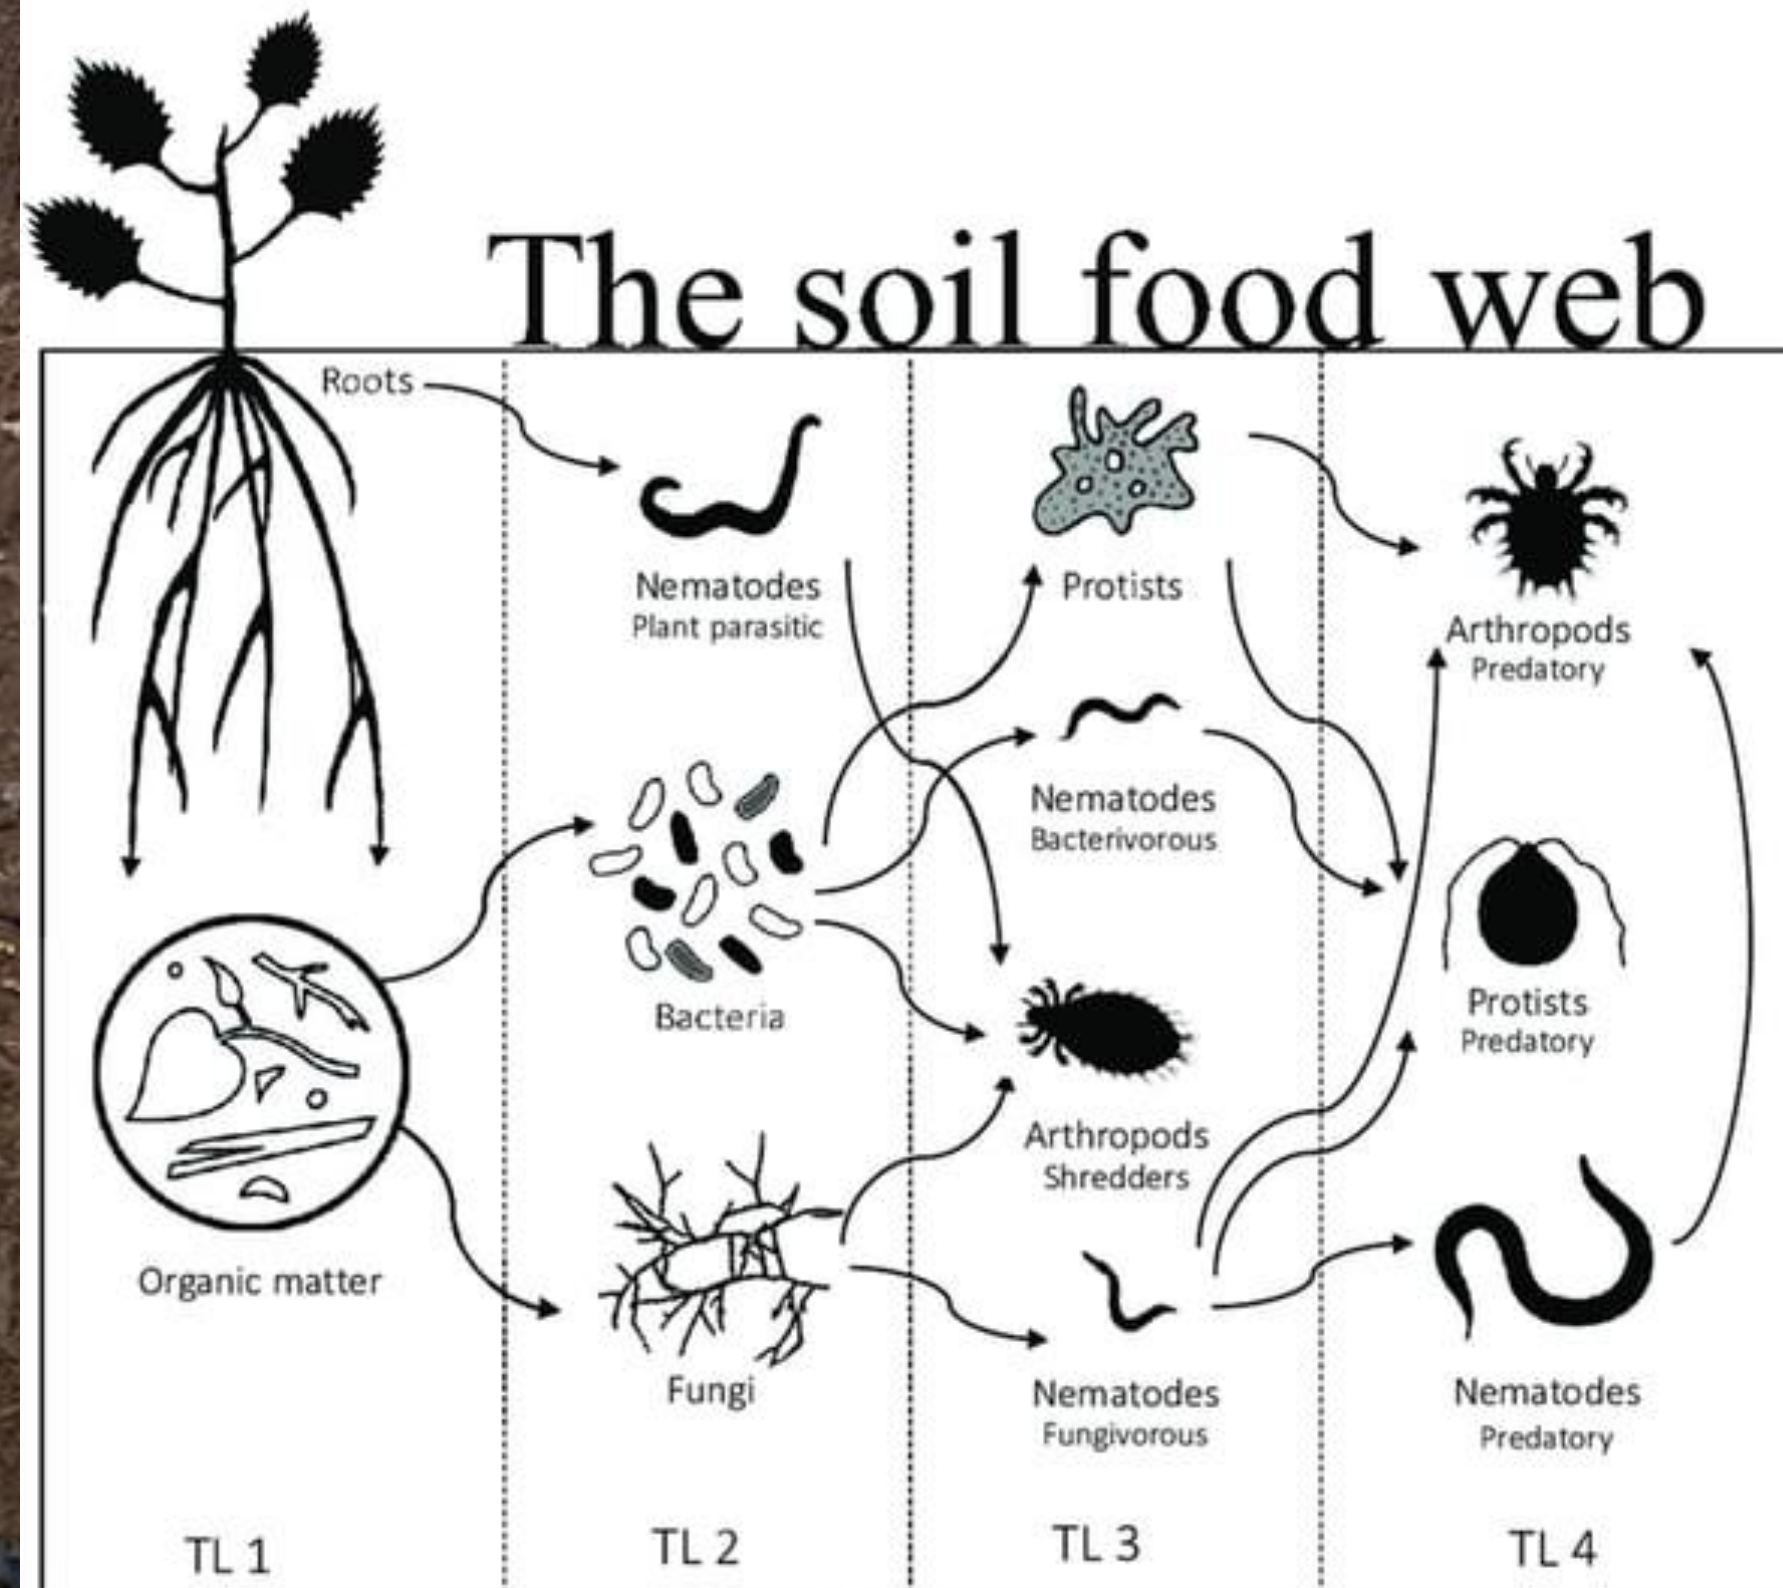

THE COMPOST COLLECTIVE

City to Farm

Blue Borage COMPOSTING SOLUTIONS

Mā te mahi tahi Driving impact through collaboration

Whakahaumanu a Hineahuone

Regenerative organics cycling?

Welcome back Hannah

PORTAL LOGIN

WASTEMINZ | MAY 7, 2025 12:00:00 AM | 5 MIN READ

The microbiology of compost - it's alive!

Plan

C

Waste to Wonder Series

Videos Playlists Posts

Biochar with Dylan Graves from the Biochar Network New Zealand
30 views • 5 days ago