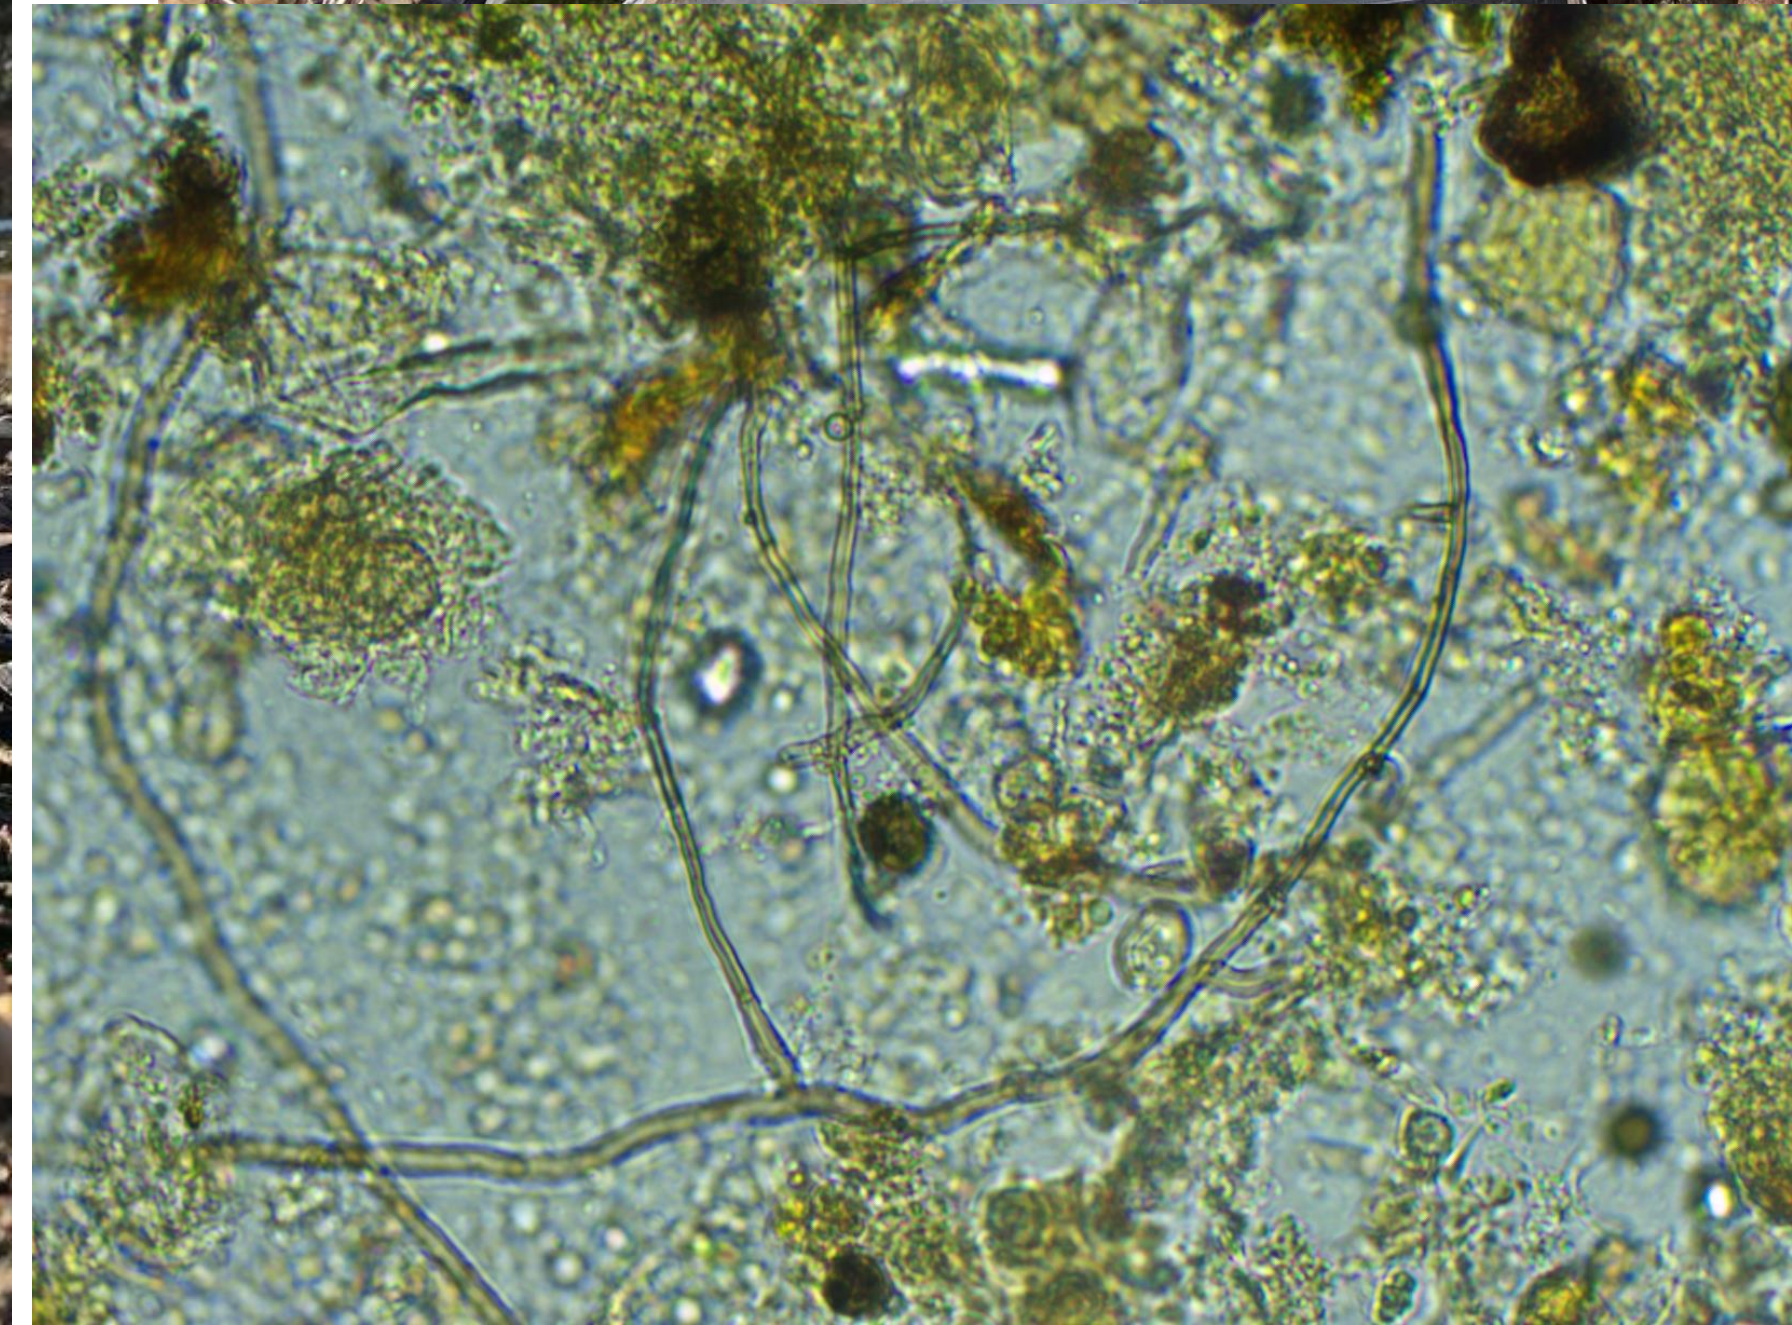

WASTEMINZ | MAY 7, 2025 12:00:00 AM | 5 MIN READ

The microbiology of compost - it's alive!

Plan

C

Waste to Wonder Series

Videos Playlists Posts

Biochar with Dylan Graves from the Biochar Network New Zealand
30 views • 5 days ago