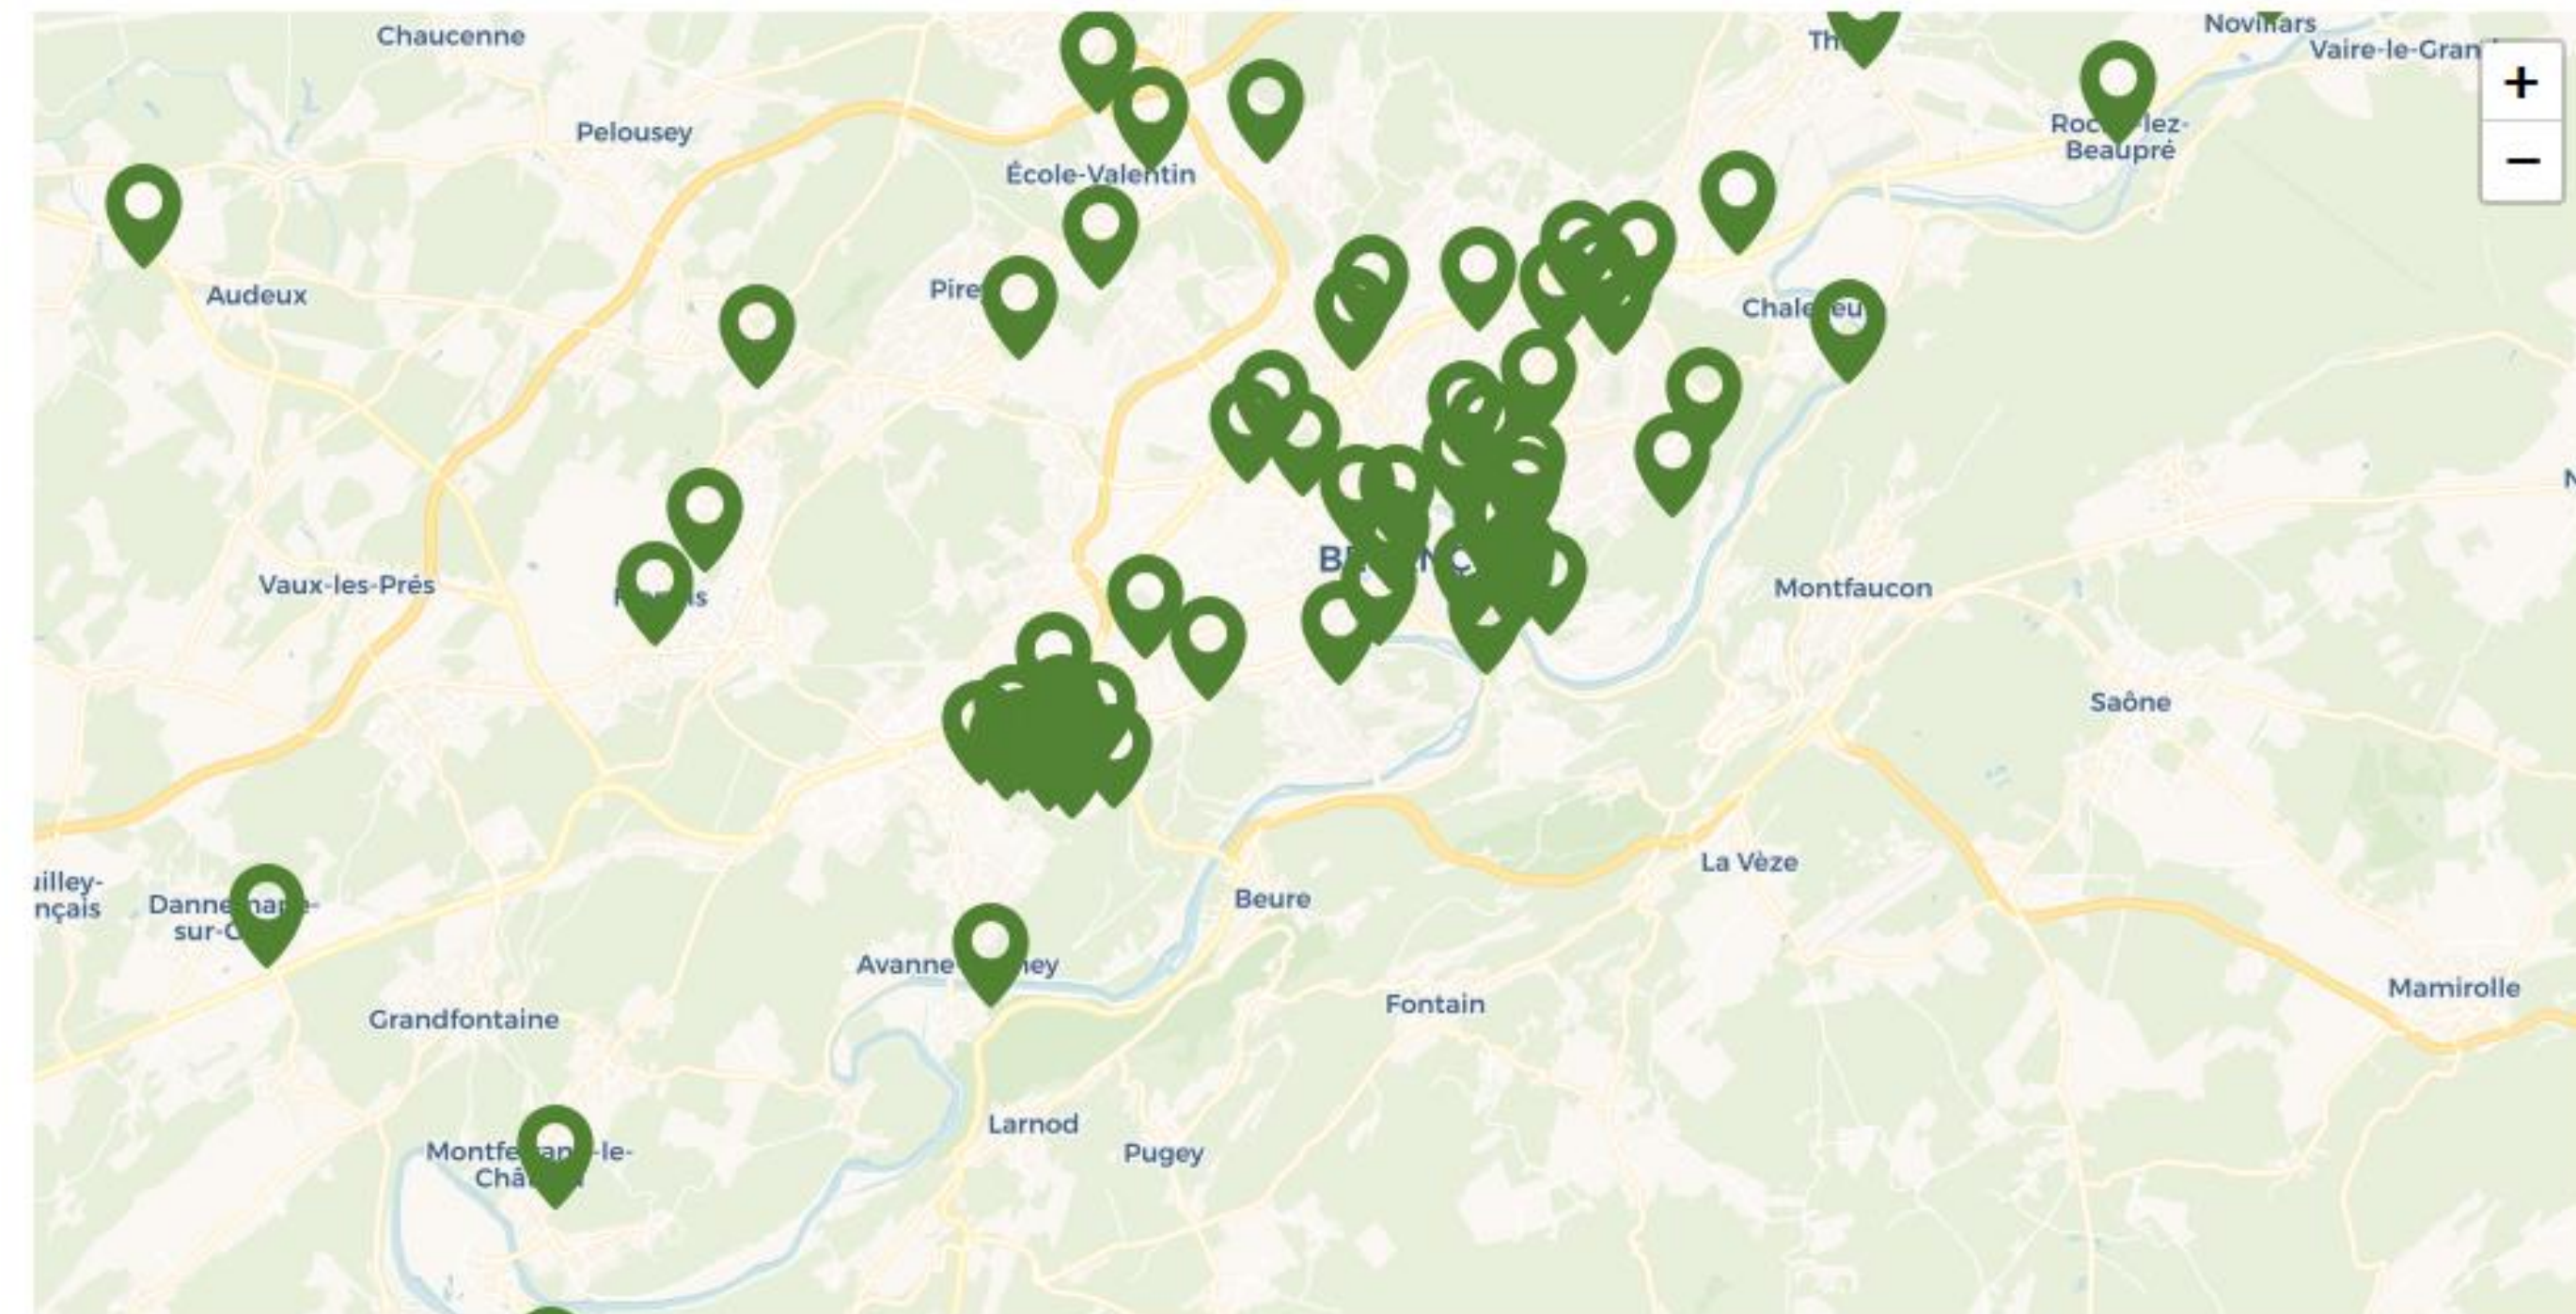

e.g. town, small district, suburb(s)

Larger geographic area serviced

e.g. regional or multi-regional

Single site

Single-site operator servicing a small geographic area

→ **Xtreme Zero Waste**

Single-site operator serving larger geographical distance

→ **Envirowaste Hampton Downs**

Distributed network

Network operator servicing a small geographic area

→ **Kaicycle**

Network operator serving larger geographical distance

→ **MyNoke**

Mā te mahi tahi
Driving impact through collaboration

Joint association
of Besançon and
its region for
waste treatment

ONLINE SERVICES ▾

GET INFORMED ▾

CONSUME BETTER ▾

SORTING

Home / Better sorting / Composting your organic waste / In my neighborhood or village

IN MY NEIGHBORHOOD OR MY VILLAGE

Since 2017, community composting sites have been accessible, free of charge, to residents without green spaces in the immediate vicinity of their homes.

 Composting sites