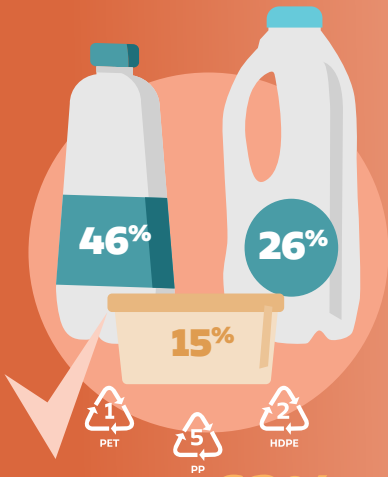

## THE TRUTH ABOUT RECYCLING PLASTIC CONTAINERS

### HOW MUCH PLASTIC DO WE USE IN NZ?

EACH YEAR, KIWI HOUSEHOLDS GET THROUGH A STAGGERING

VS

### 87% OF PLASTIC CONTAINERS ARE EASILY RECYCLED

THERE ARE LIMITED MARKETS FOR PLASTICS

THAT'S 2678 TONNES

OF NZ'S PLASTIC CONTAINERS THAT DON'T ALWAYS GET A SECOND LIFE

YET ONLY 62% OF PLASTIC CONTAINERS ARE PLACED IN RECYCLING BINS